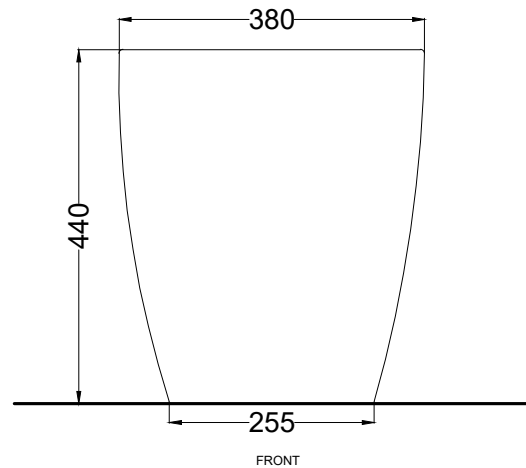

* = water outlet
** = water inlet (hot)
° = fixings

ATTENZIONE/ATTENTION:

Superfici, pesi e misure riportate possono presentare leggere differenze rispetto ai pezzi reali, in considerazione e accordo delle caratteristiche di tolleranza intrinseche del materiale ceramico e del suo processo produttivo. L'azienda si riserva di cambiare schede tecniche e caratteristiche di funzionamento degli articoli in ogni momento e senza necessità di preavviso.

Surfaces, weights and dimensions can show some little differences compared to the real item, following typical intrinsic characteristics of ceramics material and production. The company reserves the right to change any technical specifications/dimension and/or operating characteristics of the products at any time and without giving notice.

ATTENZIONE/ATTENTION: